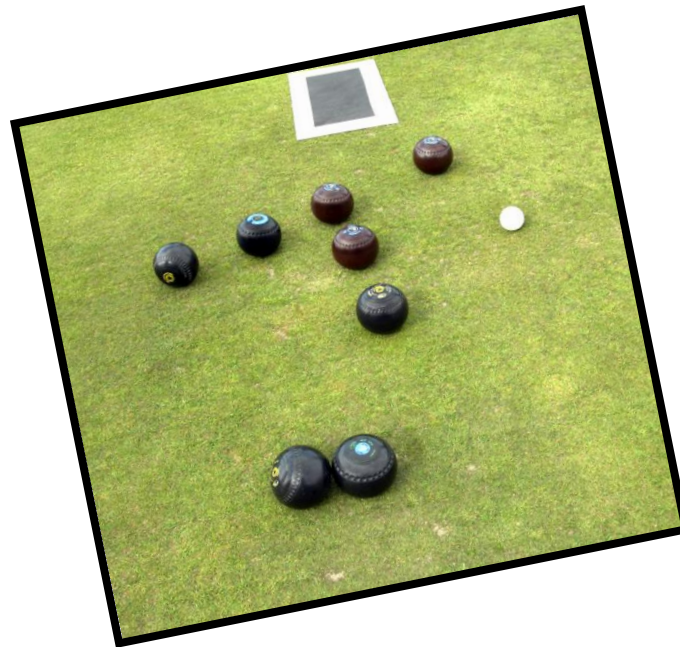

Relay batons

Foam Javelin

Badminton

Sport Waitakere have the following badminton equipment available:

Equipment	Description	Hire Cost
Badminton Racquets	10 racquets available	\$2 per racquet
Shuttle cocks		\$1 per shuttle
Badminton net set 1	Includes 2 nets – no posts	\$5
Badminton net set 2	Includes 2 nets – no posts	\$5
Badminton net set 3	Includes 2 nets – no posts	\$5
Badminton net set 4	Includes 2 nets – no posts	\$5
Badminton net set 5	Includes 3 nets – no posts	\$5

Basketball

Sport Waitakere have the following basketball equipment available:

Equipment	Description	Hire Cost
Basketball	Orange Size 6 (2 available)	\$2
Basketball	Grey Breakers basketballs (9 available)	\$2
Basketball	Cream and Brown size 5 ball (4available)	\$2
Basketball	Orange size 7 (1available)	\$2
Basketball	Multi coloured	\$2
Score Chart	Numbered flip chart	\$5

Bowls

Sport Waitakere have the following bowls equipment available:

Equipment	Description	Hire Cost
Indoor Bowls Set		\$5

Boccia

Sport Waitakere have the following boccia equipment available:

Equipment	Description	Hire Cost
Boccia set 1	6 red, 6 blue, 1 white ball inside a wooden case and sliding top (Ponga tree on lid)	\$5
Boccia set 2	6 red, 6 blue, 1 white ball inside a wooden case and sliding top (Ponga tree on lid)	\$5