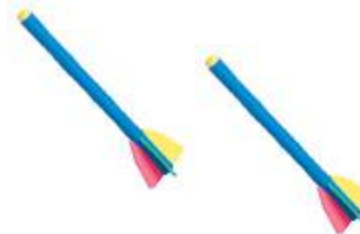

Foam Javelin