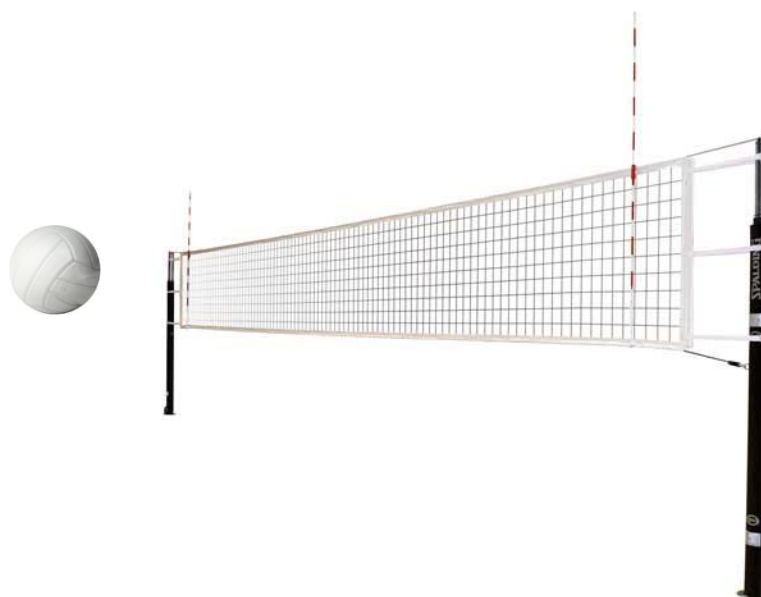

Touch

Sport Waitakere have the following touch equipment available:

Equipment	Description	Hire Cost
Touch Ball (Senior)	White, blue and Red Hart Club Ball	\$2
Touch Ball (Senior)	White, blue and Red Hart Club Ball	\$2
Touch Ball (Senior)	White, blue and Red Hart Club Ball	\$2
Touch Ball (Senior)	White, blue and Red Hart Club Ball	\$2
Touch Ball (Senior)	White, blue and Red Hart Club Ball	\$2
Touch Ball (Senior)	Official	\$2
Touch ball	White and Black	\$2

Volleyball

Sport Waitakere have the following volleyball equipment available:

Equipment	Description	Hire Cost
Colourful kids Volleyball	bright colours, soft	\$2
Beach Volleyball Kit	includes boundary markers, net, 2 poles, 4 pegs, 1 guide rope, 2 pole holders all kept in bag	\$15
Avaro Volleyball 1/3	Purple, Green and White Air cell ball	\$2
Avaro Volleyball 2/3	Purple, Green and White Air cell ball	\$2
Avaro Volleyball 3/3	Purple, Green and White Air cell ball	\$2
Avaro Datona Beach Volleyball	Yellow	\$2